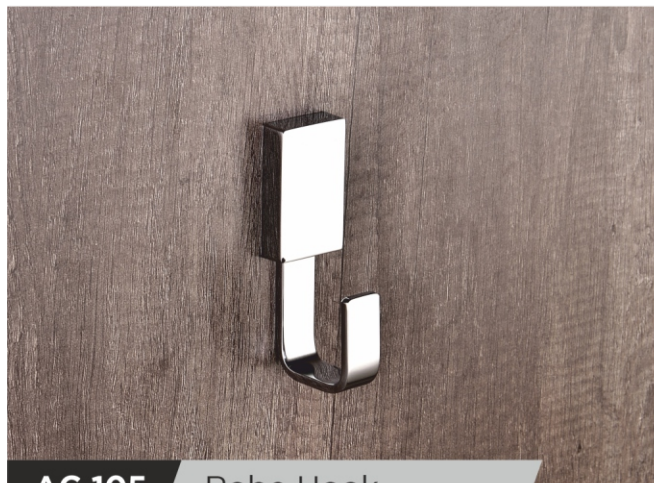

AC 105 Robe Hook

PVD - Gold, R.G, Bronze, Black