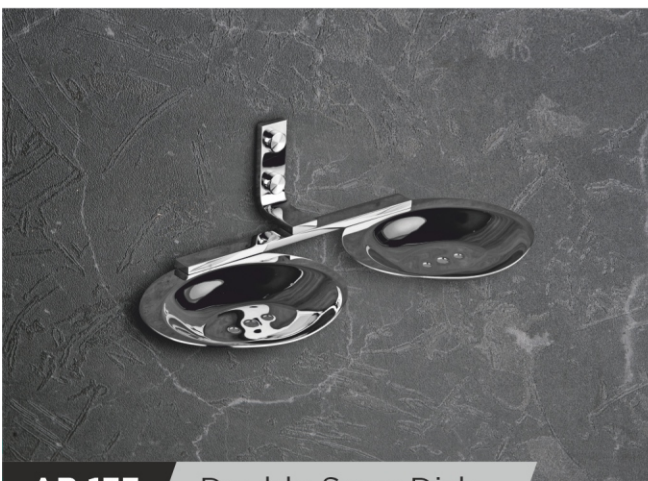

AB 133 Double Soap Dish

PVD - Gold, R.G, Bronze, Black