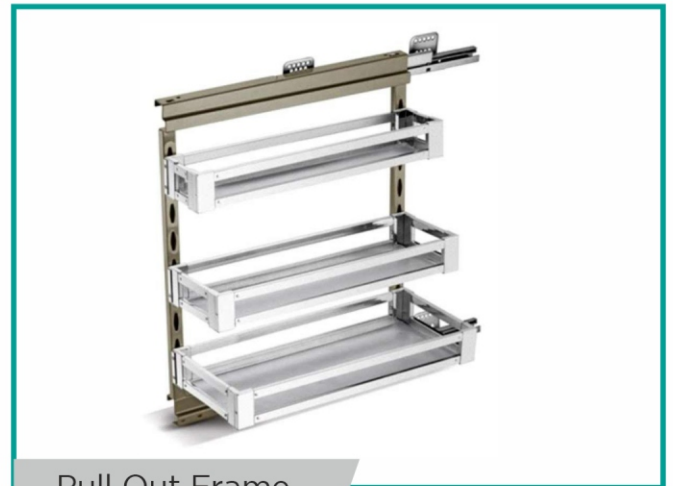

Pull Out Frame

Product Code	Height(mm)	Width(mm)	Depth(mm)	Description
PO420	65	100	500	Pull Out Basket 4"x20"x3"
PO620	65	150	500	Pull Out Basket 6"x20"x3"
PO820	65	200	500	Pull Out Basket 8"x20"x3"

Pull Out Frame

Product Code	Height(mm)	Width(mm)	Depth(mm)	Description
POL	500 TO	-	500	Pull Out Frame Left
POR	600	-		Pull Out Frame Right