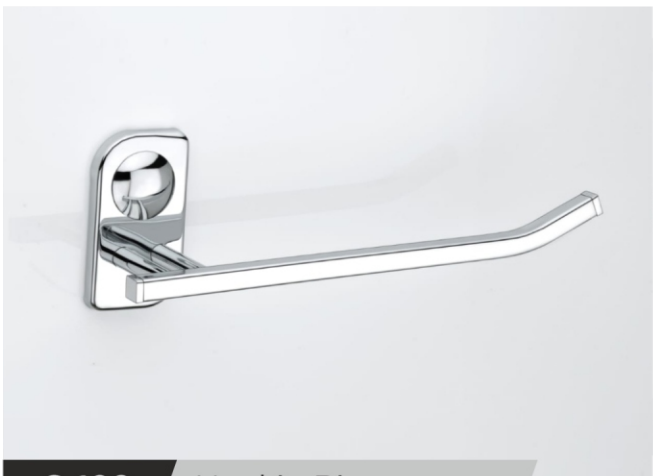

G 102 Napkin Ring
PVD - Gold, R.G, Bronze, Black