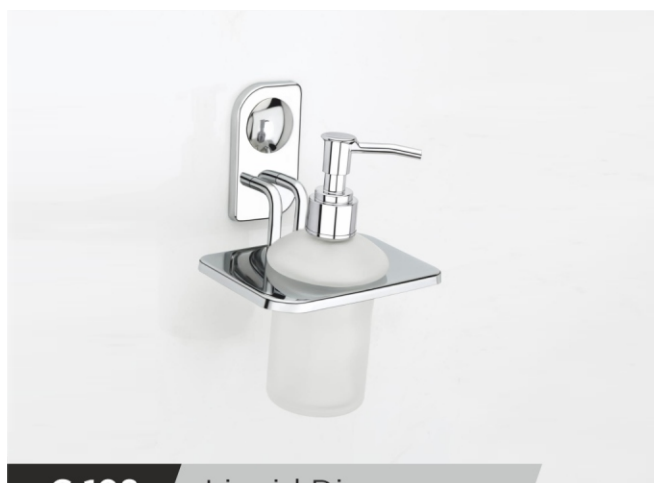

G 108 Liquid Dispenser

PVD - Gold, R.G, Bronze, Black