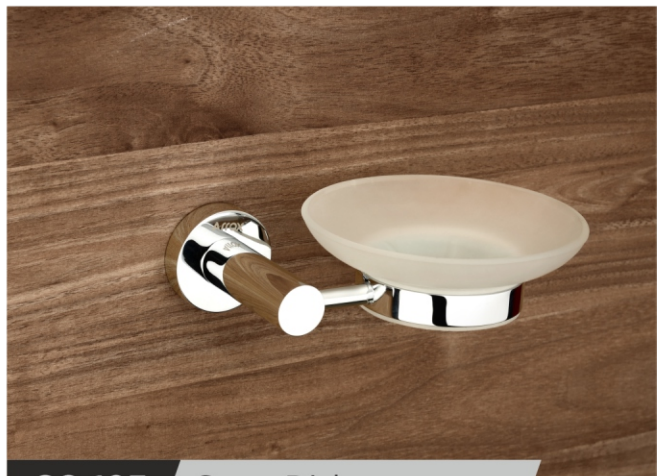

CO 103 Soap Dish
PVD - Gold, R.G, Bronze, Black