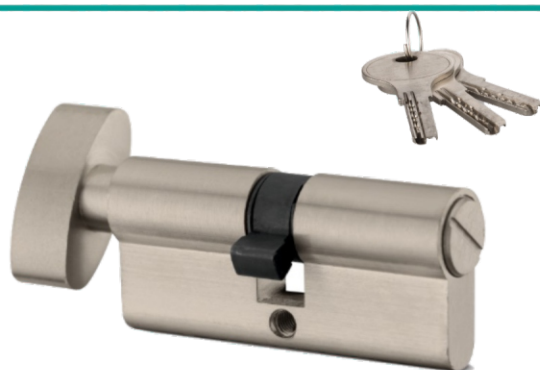

## Lock & Cylinder

Baby Latch

PVD - Gold, R.G, Bronze, Black

Dead Lock

PVD - Gold, R.G, Bronze, Black

One Side Key

(60mm, 70mm, 80mm, 90mm, 100mm)  
PVD - Gold, R.G, Bronze, Black

Both Side Key

(60mm, 70mm, 80mm, 90mm, 100mm)  
PVD - Gold, R.G, Bronze, Black

Bath Cylinder

(60mm, 70mm, 80mm, 90mm, 100mm)  
PVD - Gold, R.G, Bronze, Black

Half Cylinder

(45mm)  
PVD - Gold, R.G, Bronze, Black