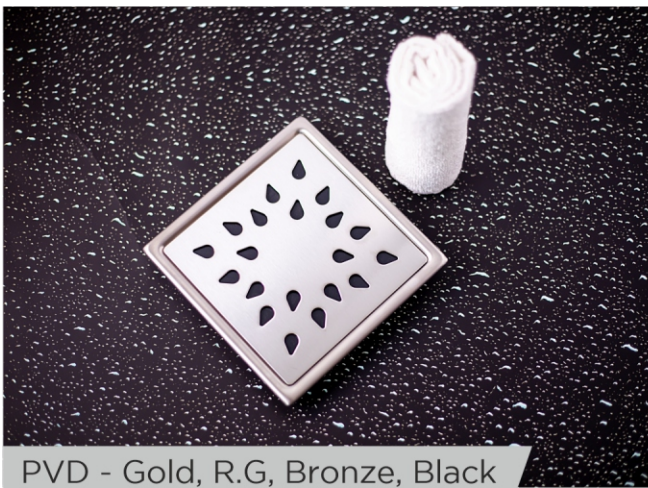

# FLOOR TRAPS

PVD - Gold, R.G, Bronze, Black

**Code** : ARM506 | ARG506 | ARM606 | ARG606  
**Description** : 5x5 Matt | 5x5 Glossy | 6x6 Matt | 6x6 Glossy

PVD - Gold, R.G, Bronze, Black

**Code** : ARM508 | ARG508 | ARM608 | ARG608  
**Description** : 5x5 Matt With Bowl | 5x5 Glossy With Bowl | 6x6 Matt With Bowl | 6x6 Glossy With Bowl