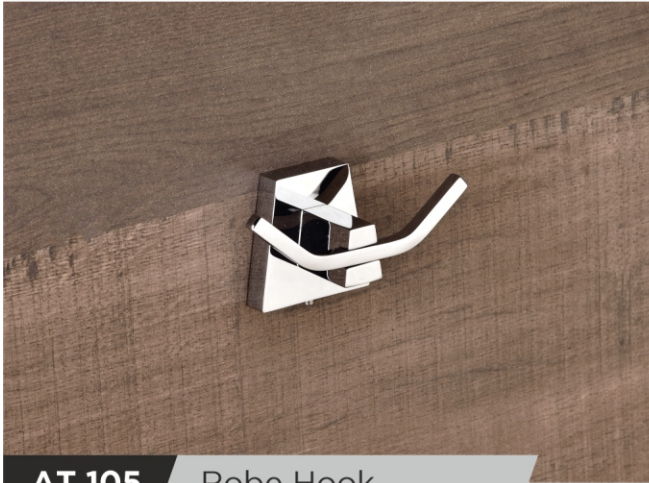

**AT 102** Napkin Ring  
PVD - Gold, R.G, Bronze, Black

**AT 103** Soap Dish  
PVD - Gold, R.G, Bronze, Black

**AT 103M** Metal Soap Dish  
PVD - Gold, R.G, Bronze, Black

**AT 104** Tumbler Holder  
PVD - Gold, R.G, Bronze, Black