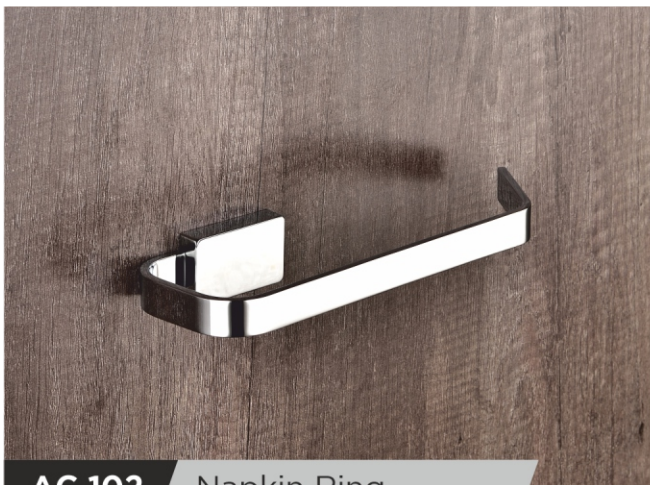

**AT 133** Double Soap Dish

PVD - Gold, R.G, Bronze, Black

**AT 134** Soap Dish + Tumbler

PVD - Gold, R.G, Bronze, Black

**AC 101** Towel Rod  
PVD - Gold, R.G, Bronze, Black

**AC 102** Napkin Ring  
PVD - Gold, R.G, Bronze, Black