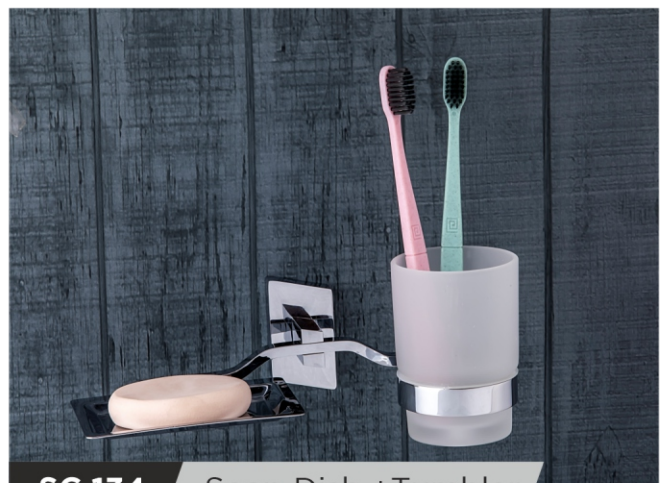

**SC 106** Towel Rack

PVD - Gold, R.G, Bronze, Black

**SC 107** Paper Holder

PVD - Gold, R.G, Bronze, Black

**SC 108** Liquid Dispenser

PVD - Gold, R.G, Bronze, Black

**SC 133** Double Soap Dish

PVD - Gold, R.G, Bronze, Black