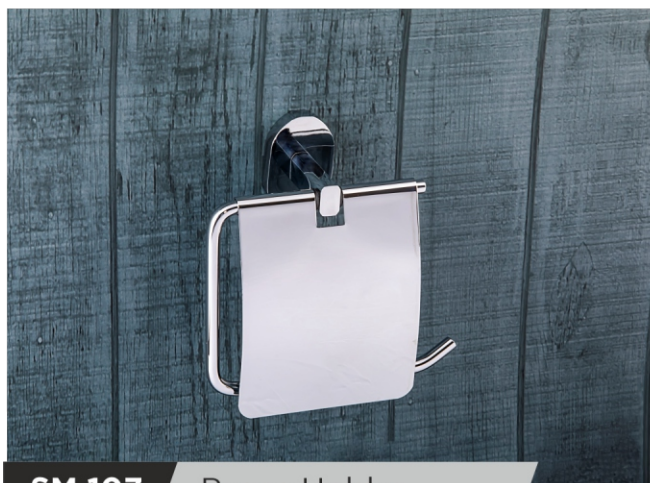

**SM 103M** Metal Soap Dish  
PVD - Gold, R.G, Bronze, Black

**SM 104** Tumbler Holder  
PVD - Gold, R.G, Bronze, Black

**SM 105** Robe Hook  
PVD - Gold, R.G, Bronze, Black

**SM 106** Towel Rack  
PVD - Gold, R.G, Bronze, Black