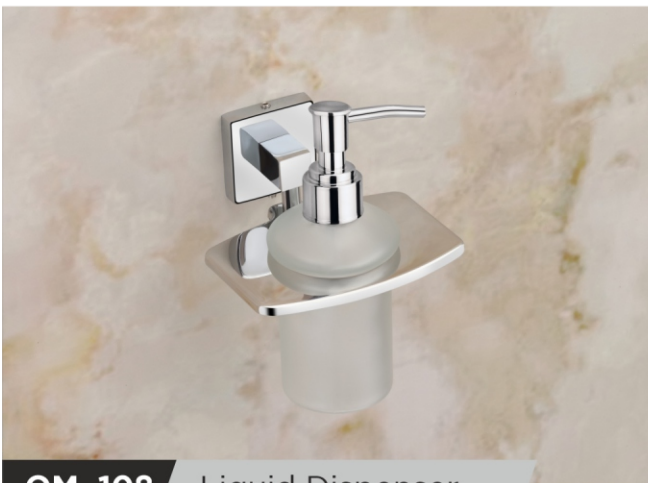

OM 108 Liquid Dispenser

PVD - Gold, R.G, Bronze, Black