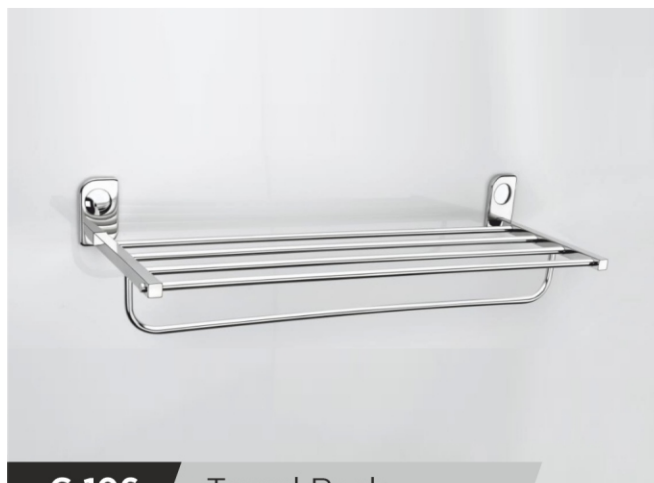

G 106 Towel Rack

PVD - Gold, R.G, Bronze, Black