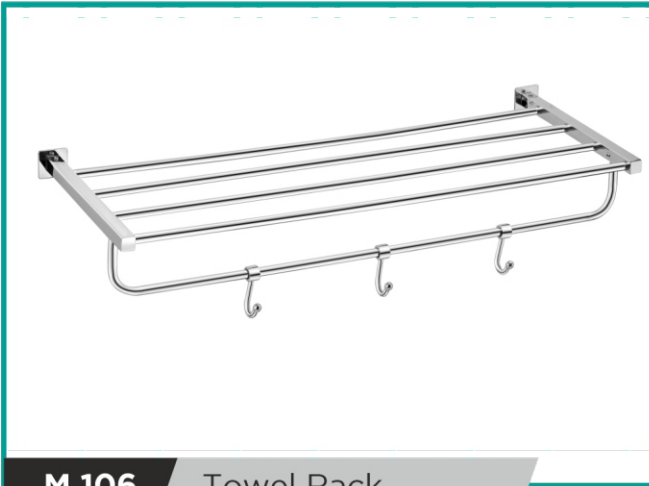

**M 104** Tumbler Holder

PVD - Gold, R.G, Bronze, Black

**M 105** Robe Hook

PVD - Gold, R.G, Bronze, Black

**M 106** Towel Rack

PVD - Gold, R.G, Bronze, Black

**M 133** Double Soap Dish

PVD - Gold, R.G, Bronze, Black