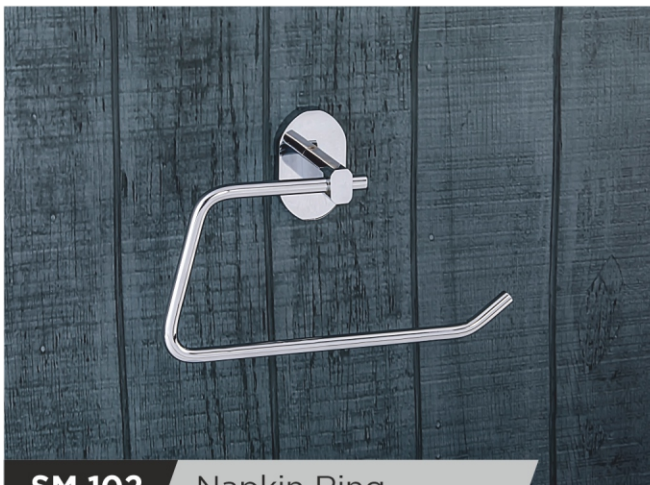

SM 102 Napkin Ring
PVD - Gold, R.G, Bronze, Black