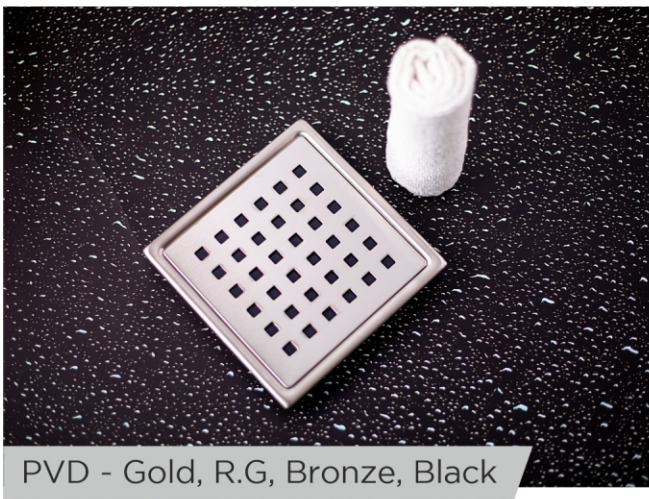

# Floor Traps

**Complete Solution from  
Bathware to Sanitaryware**

PVD - Gold, R.G, Bronze, Black

S.S 304

**Code** : ARM501 | ARG501 | ARM601 | ARG601  
**Description** : 5x5 Matt | 5x5 Glossy | 6x6 Matt | 6x6 Glossy