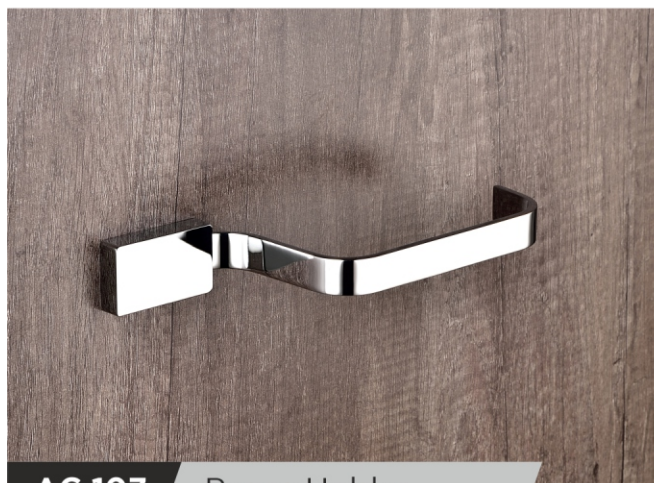

AC 107 Paper Holder

PVD - Gold, R.G, Bronze, Black