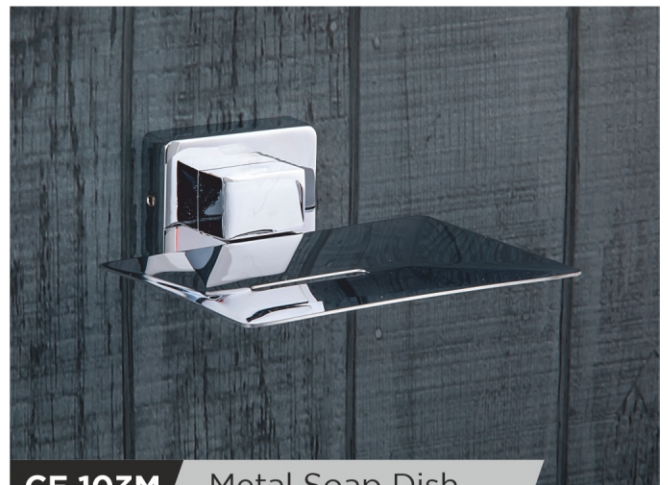

**CE 103M** Metal Soap Dish  
PVD - Gold, R.G, Bronze, Black

**CE 104** Tumbler Holder  
PVD - Gold, R.G, Bronze, Black

**CE 105** Robe Hook  
PVD - Gold, R.G, Bronze, Black

**CE 106** Towel Rack

PVD - Gold, R.G, Bronze, Black