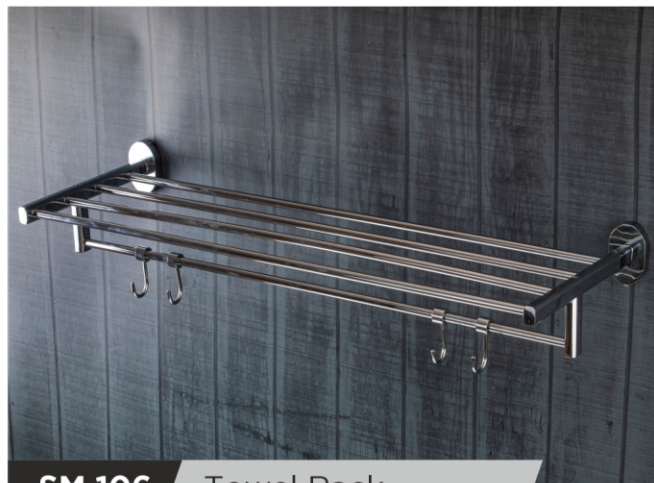

**SM 103M** Metal Soap Dish  
PVD - Gold, R.G, Bronze, Black

**SM 104** Tumbler Holder  
PVD - Gold, R.G, Bronze, Black

**SM 105** Robe Hook  
PVD - Gold, R.G, Bronze, Black

**SM 106** Towel Rack  
PVD - Gold, R.G, Bronze, Black