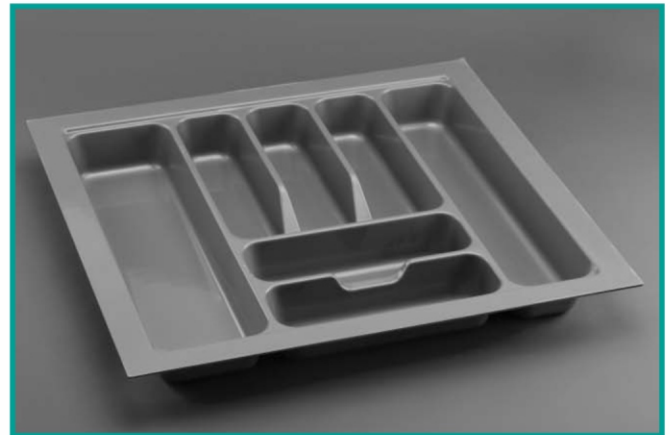

Product Code	Depth	Height	Description
ST168	16"	8"	Side Panel Height: 171mm
ST188	18"	8"	
ST208	20"	8"	Internal Height: 151mm
ST228	22"	8"	

Two Line Cutlery (S.S.304)

Three Line Cutlery (S.S.304)

Product Code	Height(mm)	Width(mm)	Depht(mm)	Description
2LC20	63	200	475	Two Line Cutlery
2LC22	63	200	525	Two Line Cutlery
3LC20	63	299	475	Three Line Cutlery
3LC22	63	299	525	Three Line Cutlery