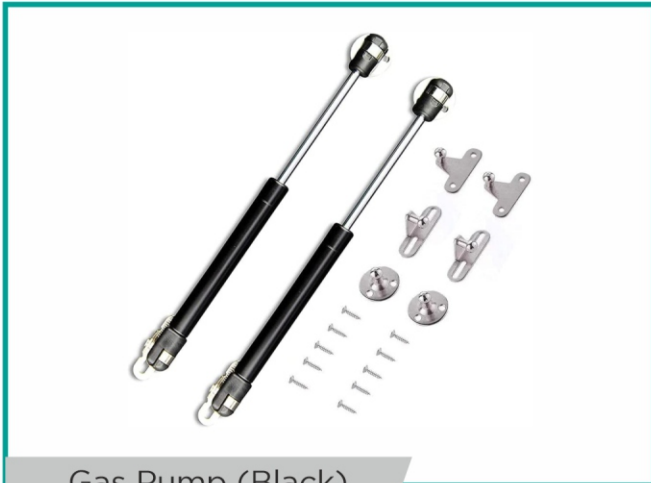

Gas Pump (Black)