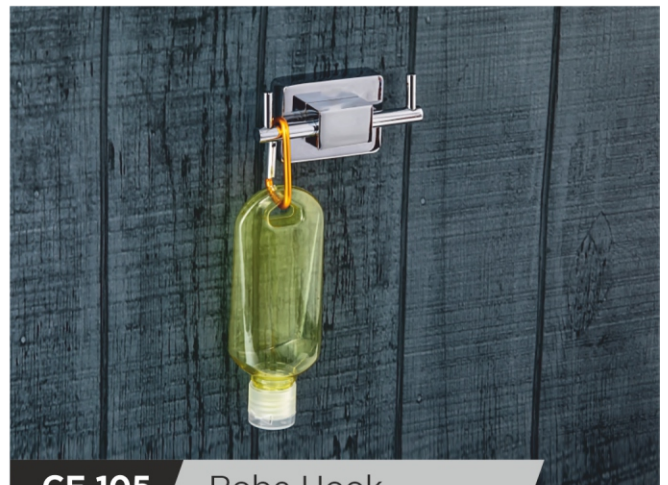

**CE 103M** Metal Soap Dish  
PVD - Gold, R.G, Bronze, Black

**CE 104** Tumbler Holder  
PVD - Gold, R.G, Bronze, Black

**CE 105** Robe Hook  
PVD - Gold, R.G, Bronze, Black

**CE 106** Towel Rack

PVD - Gold, R.G, Bronze, Black