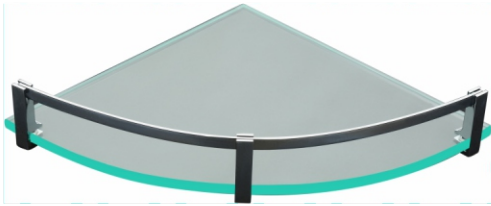

## Shelves & Corner

Glass Shelf Frosted (Brass)

**Code :** 6x12 | 6x15 | 6x18

Glass Corner Frosted (Brass)

**Code :** 9x9 | 12x12

Glass Shelf Frosted (Aluminum)

**Code :** 6x12 | 6x15 | 6x18

Glass Corner Frosted (Aluminum)