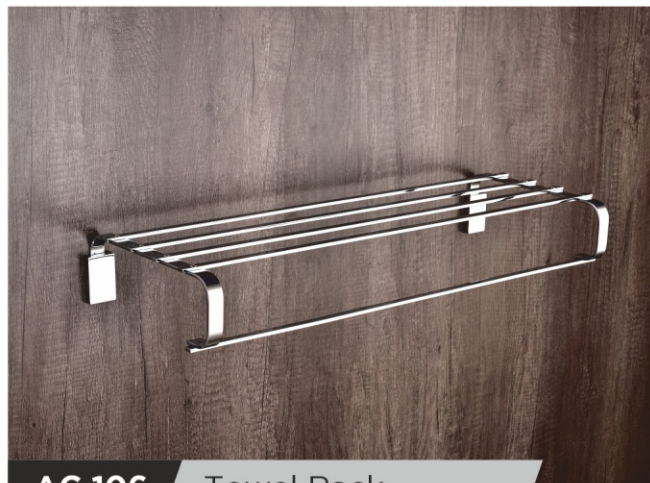

**AC 103** Soap Dish  
PVD - Gold, R.G, Bronze, Black

**AC 103M** Metal Soap Dish  
PVD - Gold, R.G, Bronze, Black

**AC 104** Tumbler Holder  
PVD - Gold, R.G, Bronze, Black

**AC 105** Robe Hook

PVD - Gold, R.G, Bronze, Black