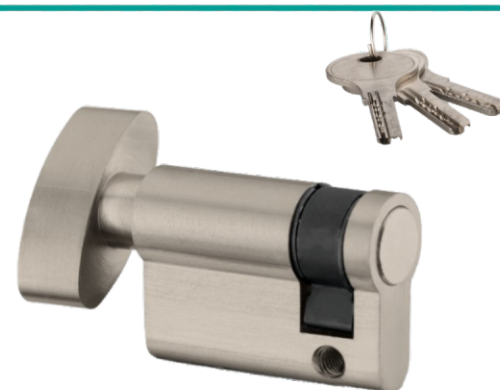

## Lock & Cylinder

Baby Latch

PVD - Gold, R.G, Bronze, Black

Dead Lock

PVD - Gold, R.G, Bronze, Black

One Side Key

(60mm, 70mm, 80mm, 90mm, 100mm)  
PVD - Gold, R.G, Bronze, Black

Both Side Key

(60mm, 70mm, 80mm, 90mm, 100mm)  
PVD - Gold, R.G, Bronze, Black

Bath Cylinder

(60mm, 70mm, 80mm, 90mm, 100mm)  
PVD - Gold, R.G, Bronze, Black

Half Cylinder

(45mm)  
PVD - Gold, R.G, Bronze, Black