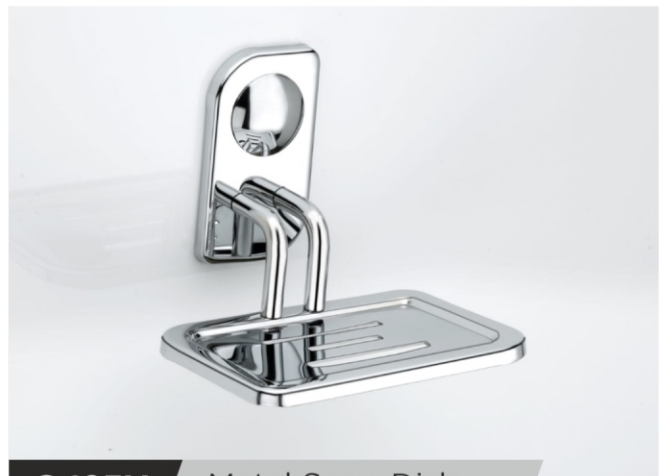

G 103M Metal Soap Dish
PVD - Gold, R.G, Bronze, Black