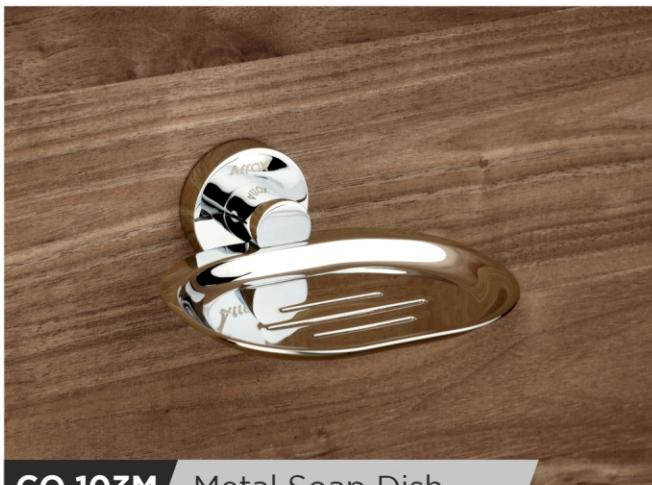

CO 103M Metal Soap Dish
PVD - Gold, R.G, Bronze, Black